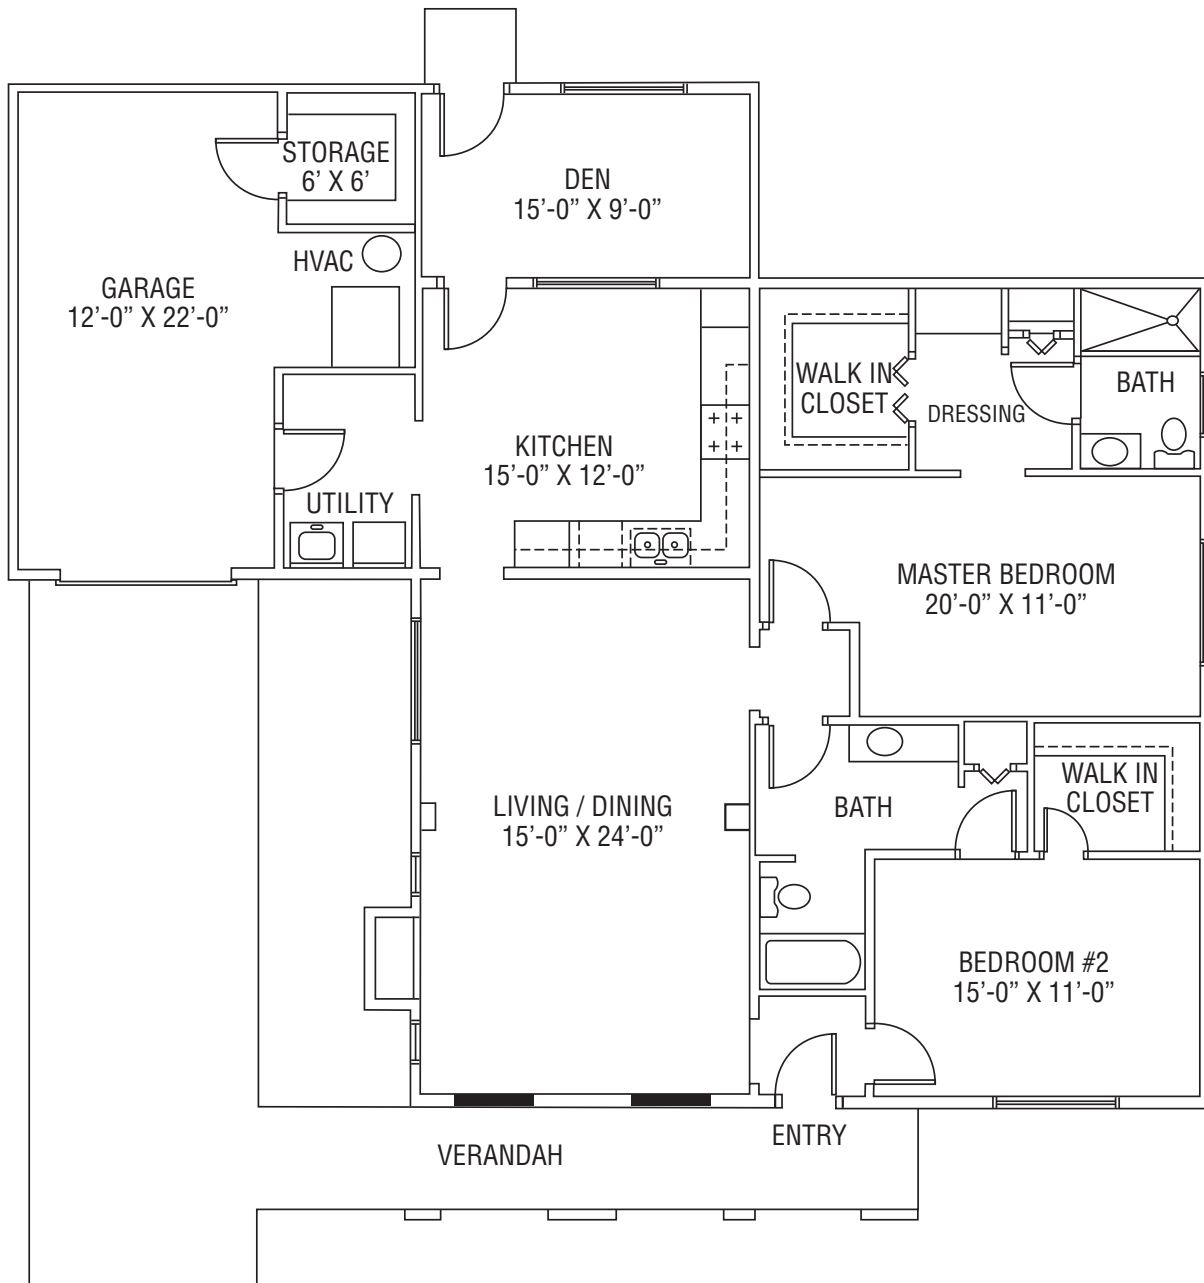

Patio Villa

2 BEDROOM / 2 BATH / 1,596 SQ. FT.

VILLAS AT THE MAYFLOWER

1620 MAYFLOWER COURT | WINTER PARK, FL 32792 | 407.672.1620 | THEMAYFLOWER.COM

Plans, dimensions, features and specifications are subject to change without notice.