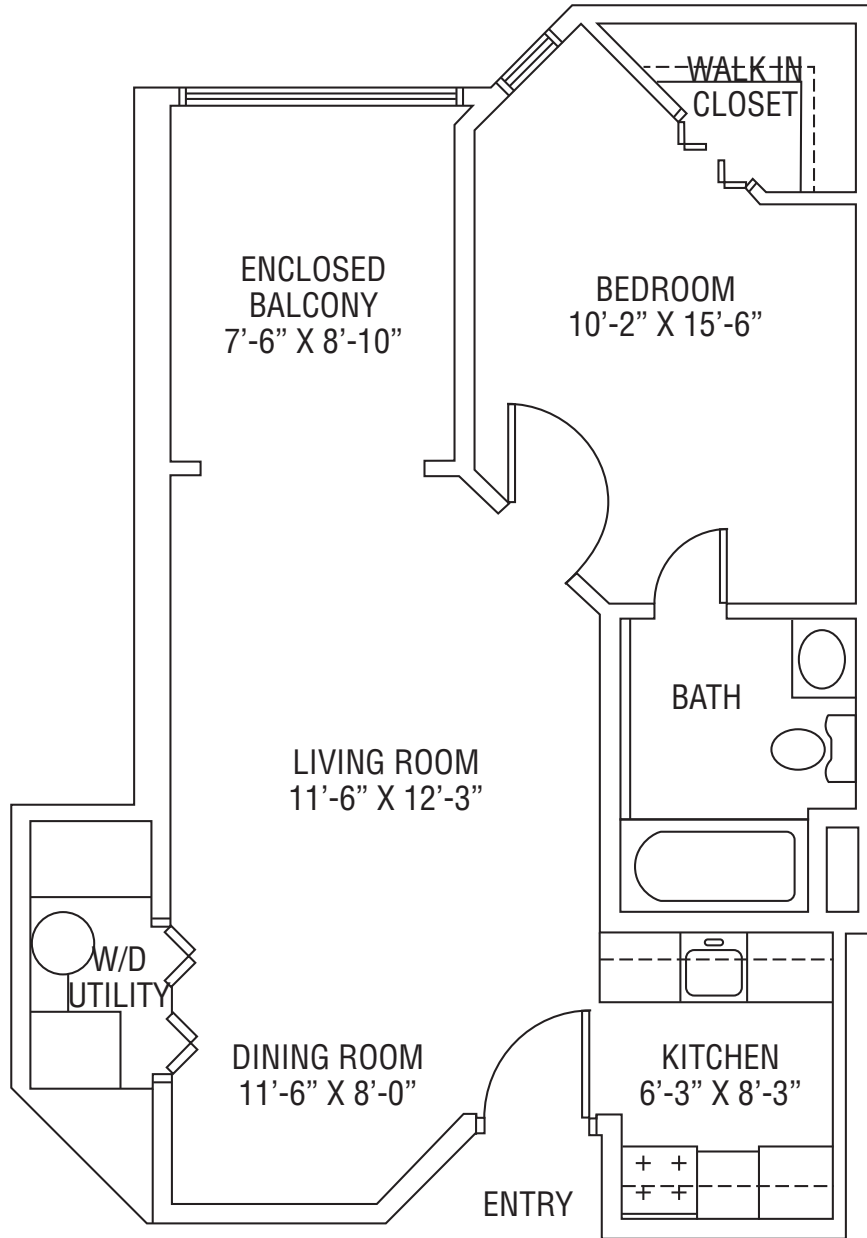

Classic Apartment

1 BEDROOM / 1 BATH / 541 SQ. FT.

APARTMENTS AT THE MAYFLOWER

1620 MAYFLOWER COURT | WINTER PARK, FL 32792 | 407.672.1620 | THEMAYFLOWER.COM

Plans, dimensions, features and specifications are subject to change without notice.