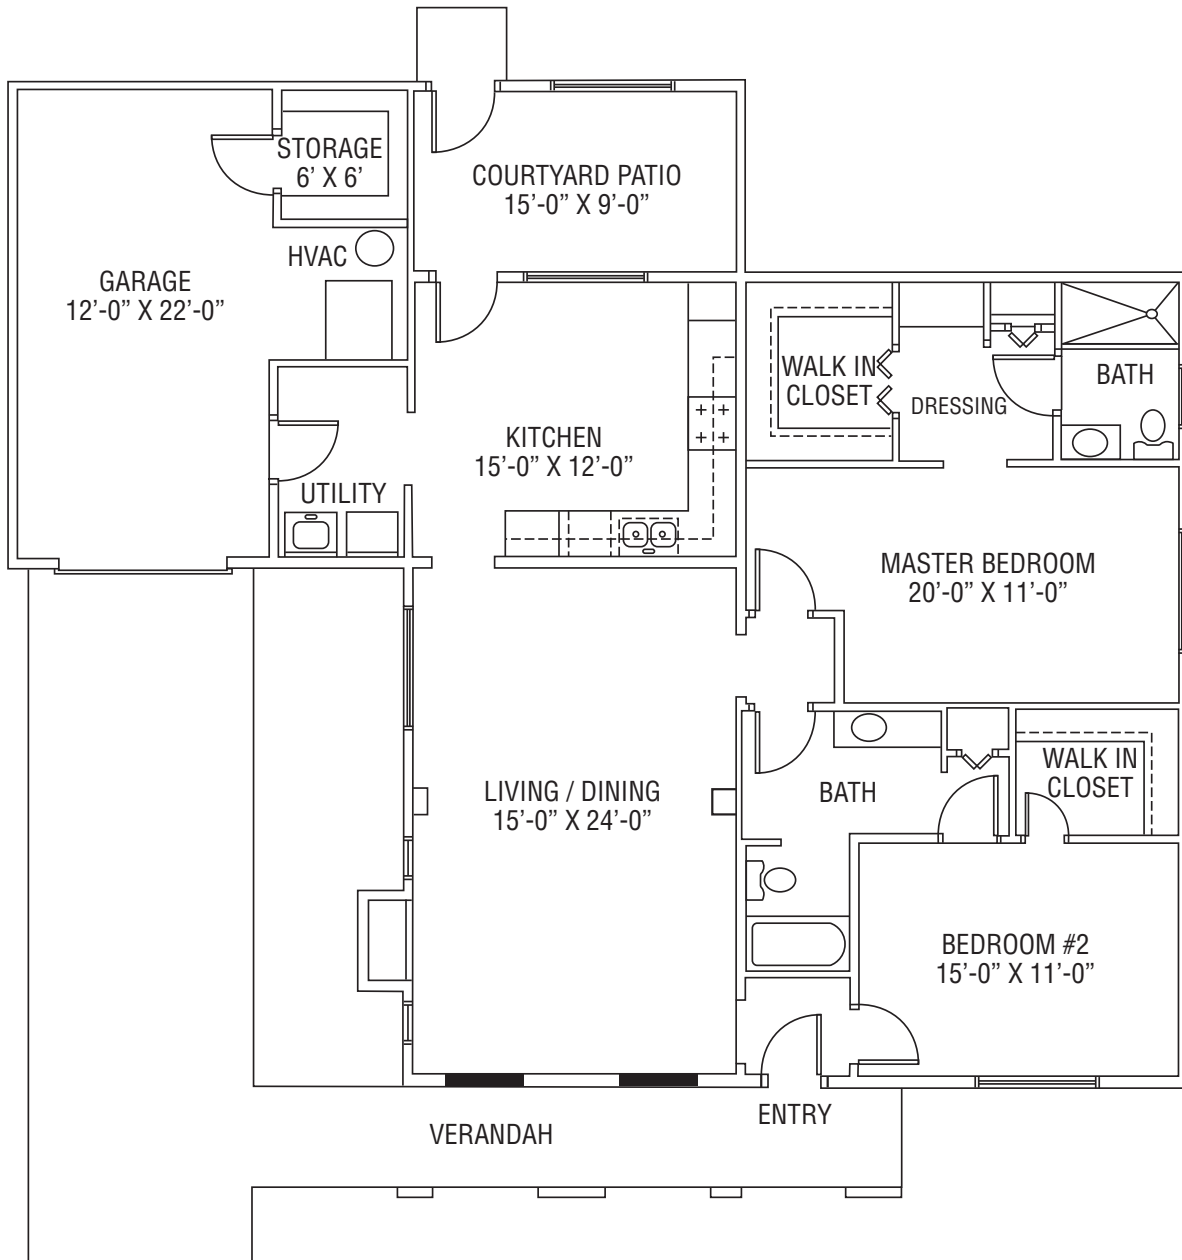

# Courtyard Villa

2 BEDROOM / 2 BATH / 1,460 SQ. FT.

# Patio Villa

2 BEDROOM / 2 BATH / 1,596 SQ. FT.

# Manor Villa

2 BEDROOM / 2 BATH / 1,596 SQ. FT.