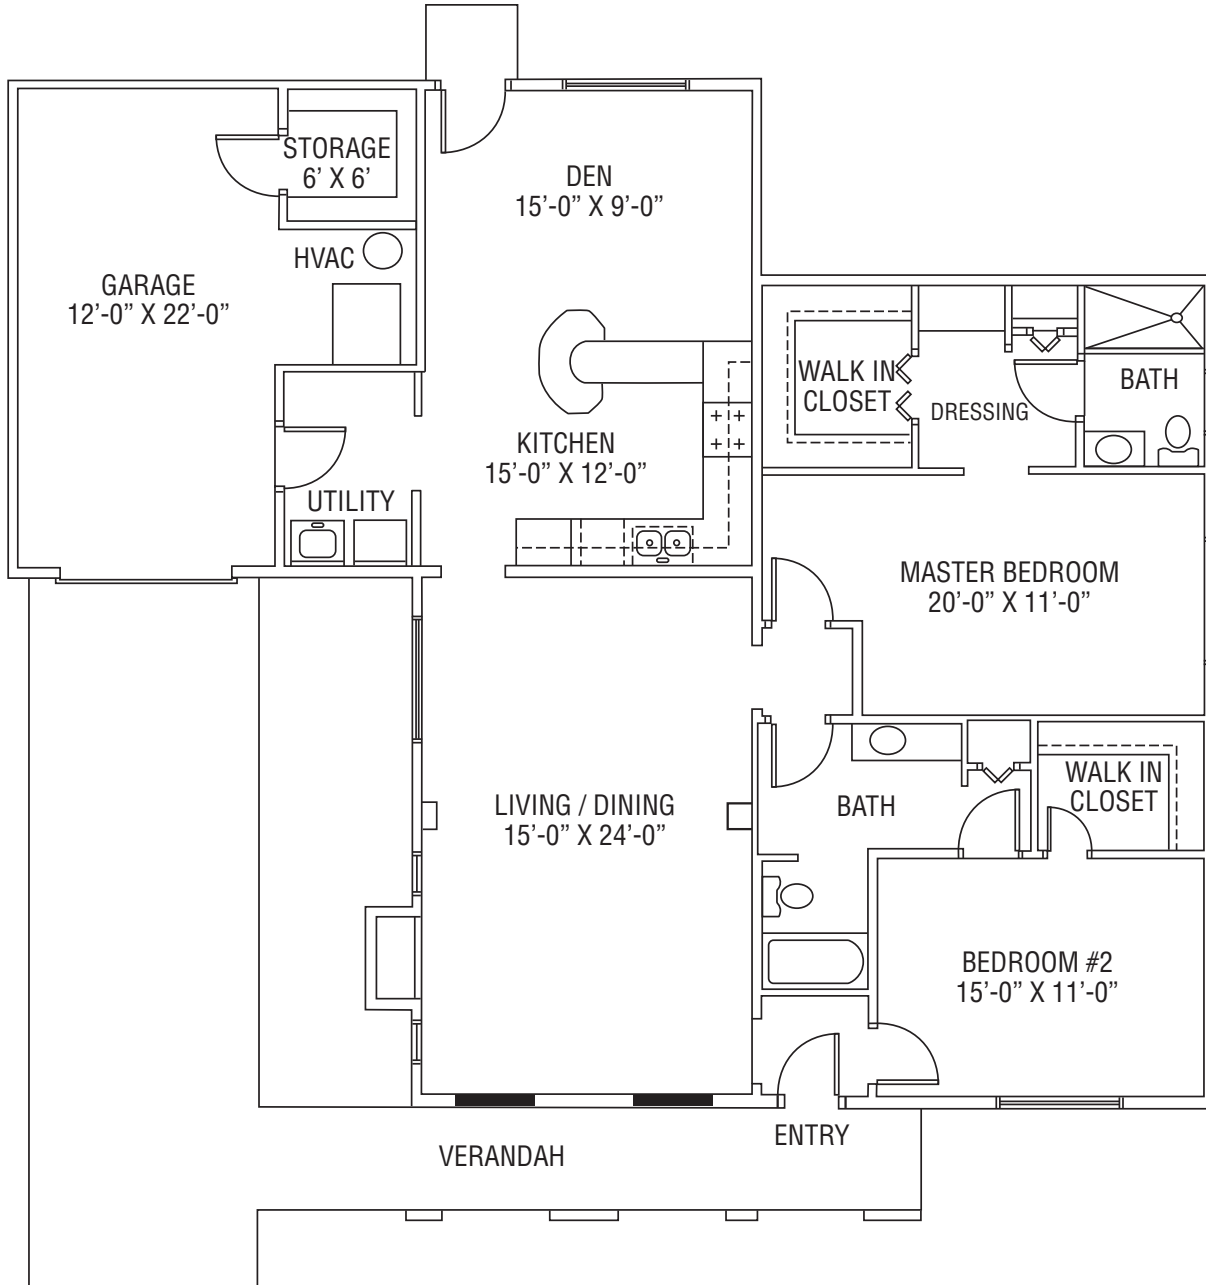

# Patio Villa

2 BEDROOM / 2 BATH / 1,596 SQ. FT.

# Manor Villa

2 BEDROOM / 2 BATH / 1,596 SQ. FT.