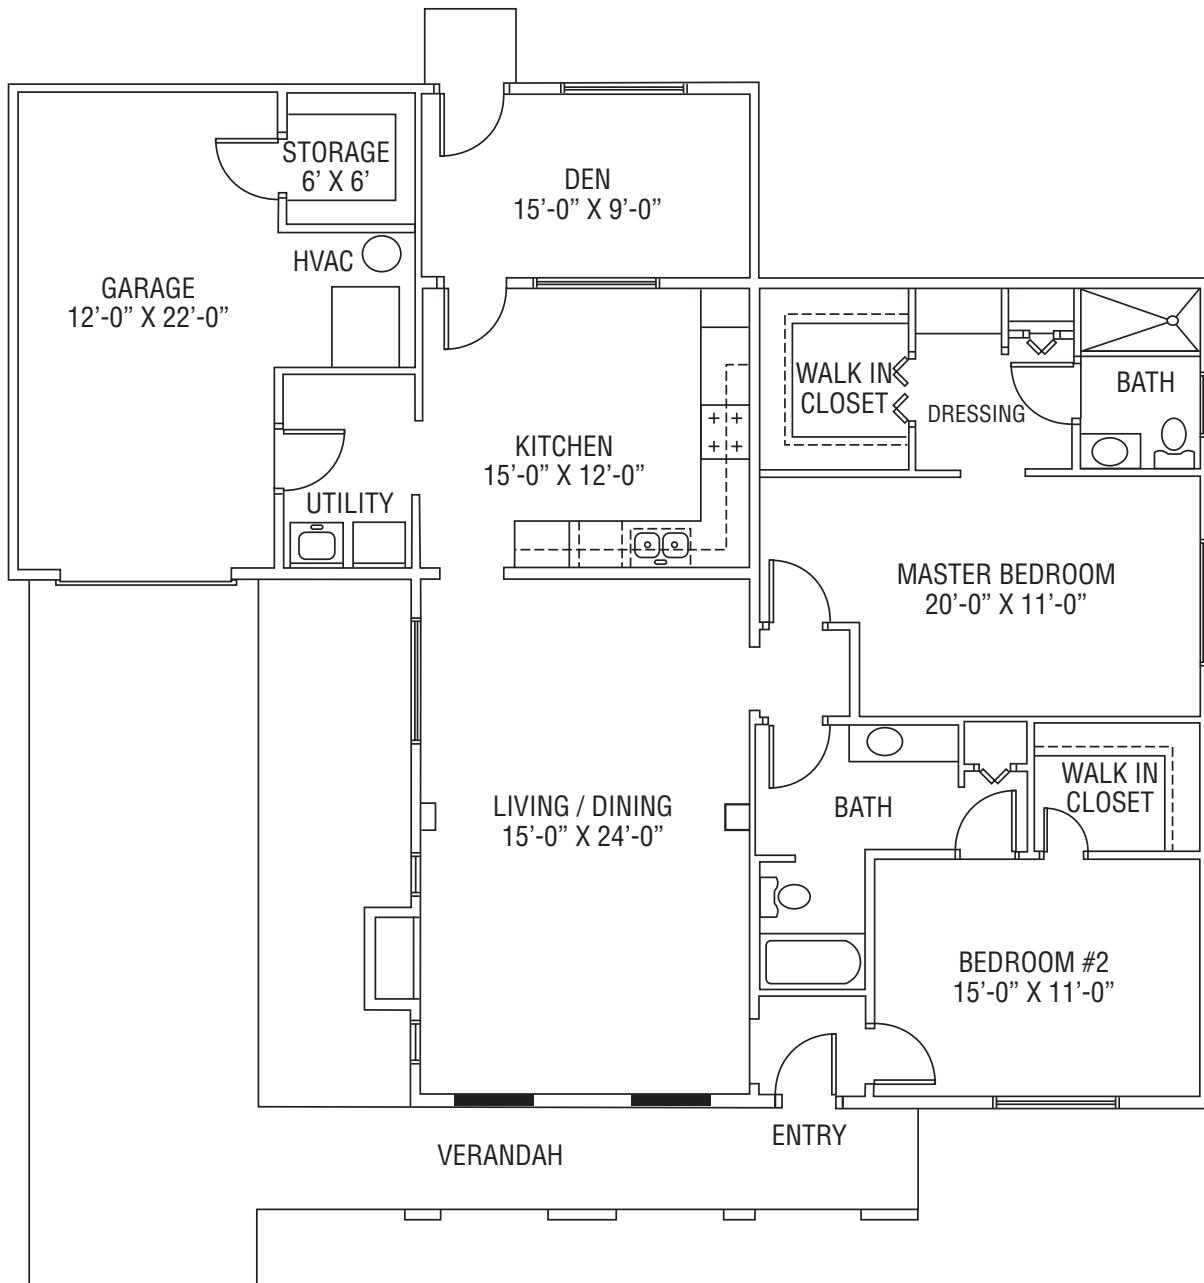

# Courtyard Villa

2 BEDROOM / 2 BATH / 1,460 SQ. FT.

# Patio Villa

2 BEDROOM / 2 BATH / 1,596 SQ. FT.

# Manor Villa

2 BEDROOM / 2 BATH / 1,596 SQ. FT.