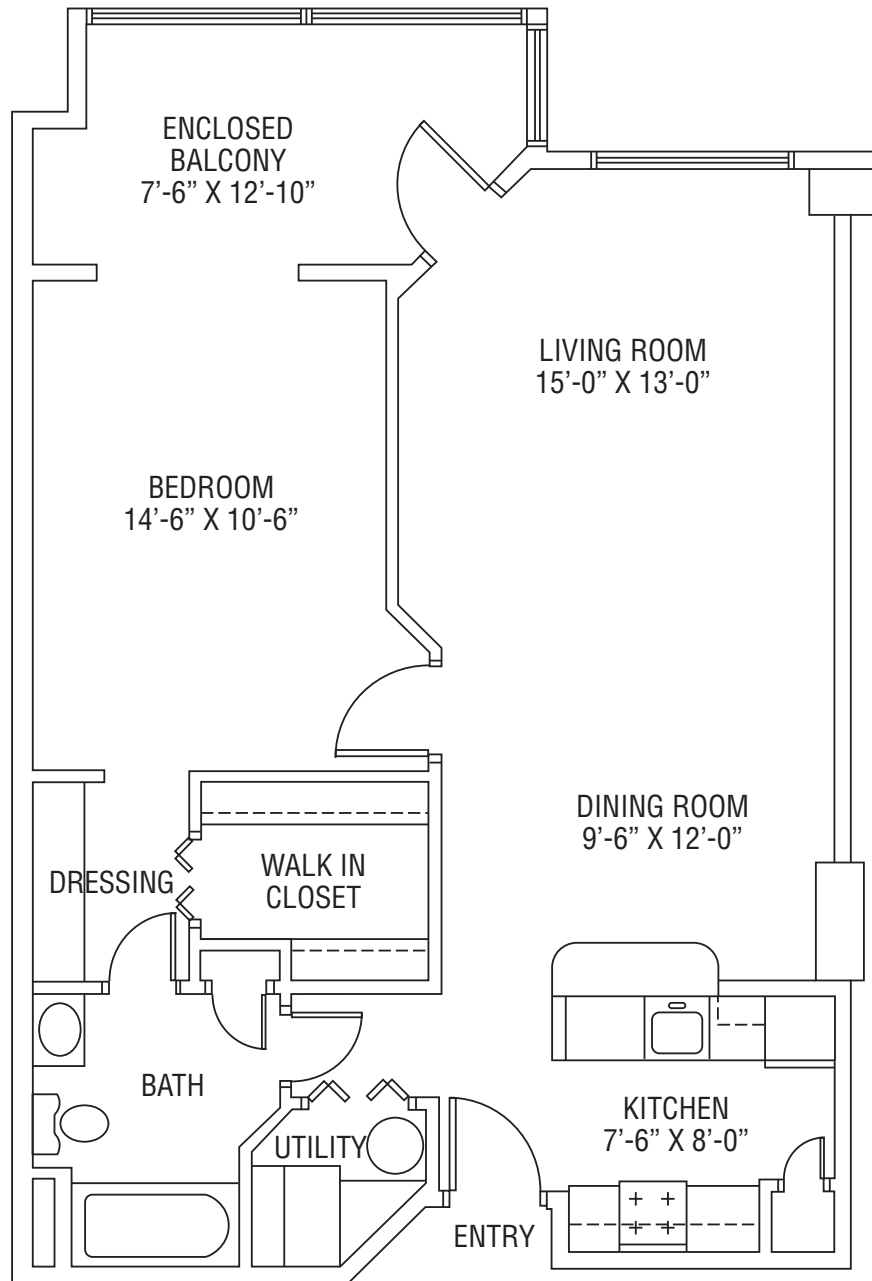

Classic Apartment

1 BEDROOM / 1 BATH / 541 SQ. FT.

APARTMENTS AT THE MAYFLOWER

1620 MAYFLOWER COURT | WINTER PARK, FL 32792 | 407.672.1620 | THEMAYFLOWER.COM

Plans, dimensions, features and specifications are subject to change without notice.

11/2019

Traditional Apartment

1 BEDROOM / 1 BATH / 837 SQ. FT.

APARTMENTS AT THE MAYFLOWER

1620 MAYFLOWER COURT | WINTER PARK, FL 32792 | 407.672.1620 | THEMAYFLOWER.COM

Plans, dimensions, features and specifications are subject to change without notice.

11/2019

Custom Apartment

2 BEDROOM / 2 BATH / 1,075 SQ. FT.

APARTMENTS AT THE MAYFLOWER

1620 MAYFLOWER COURT | WINTER PARK, FL 32792 | 407.672.1620 | THEMAYFLOWER.COM

Plans, dimensions, features and specifications are subject to change without notice.

11/2019

Deluxe #1 Apartment

2 BEDROOM / 2 BATH / 1,083 SQ. FT.

APARTMENTS AT THE MAYFLOWER

1620 MAYFLOWER COURT | WINTER PARK, FL 32792 | 407.672.1620 | THEMAYFLOWER.COM

Plans, dimensions, features and specifications are subject to change without notice.