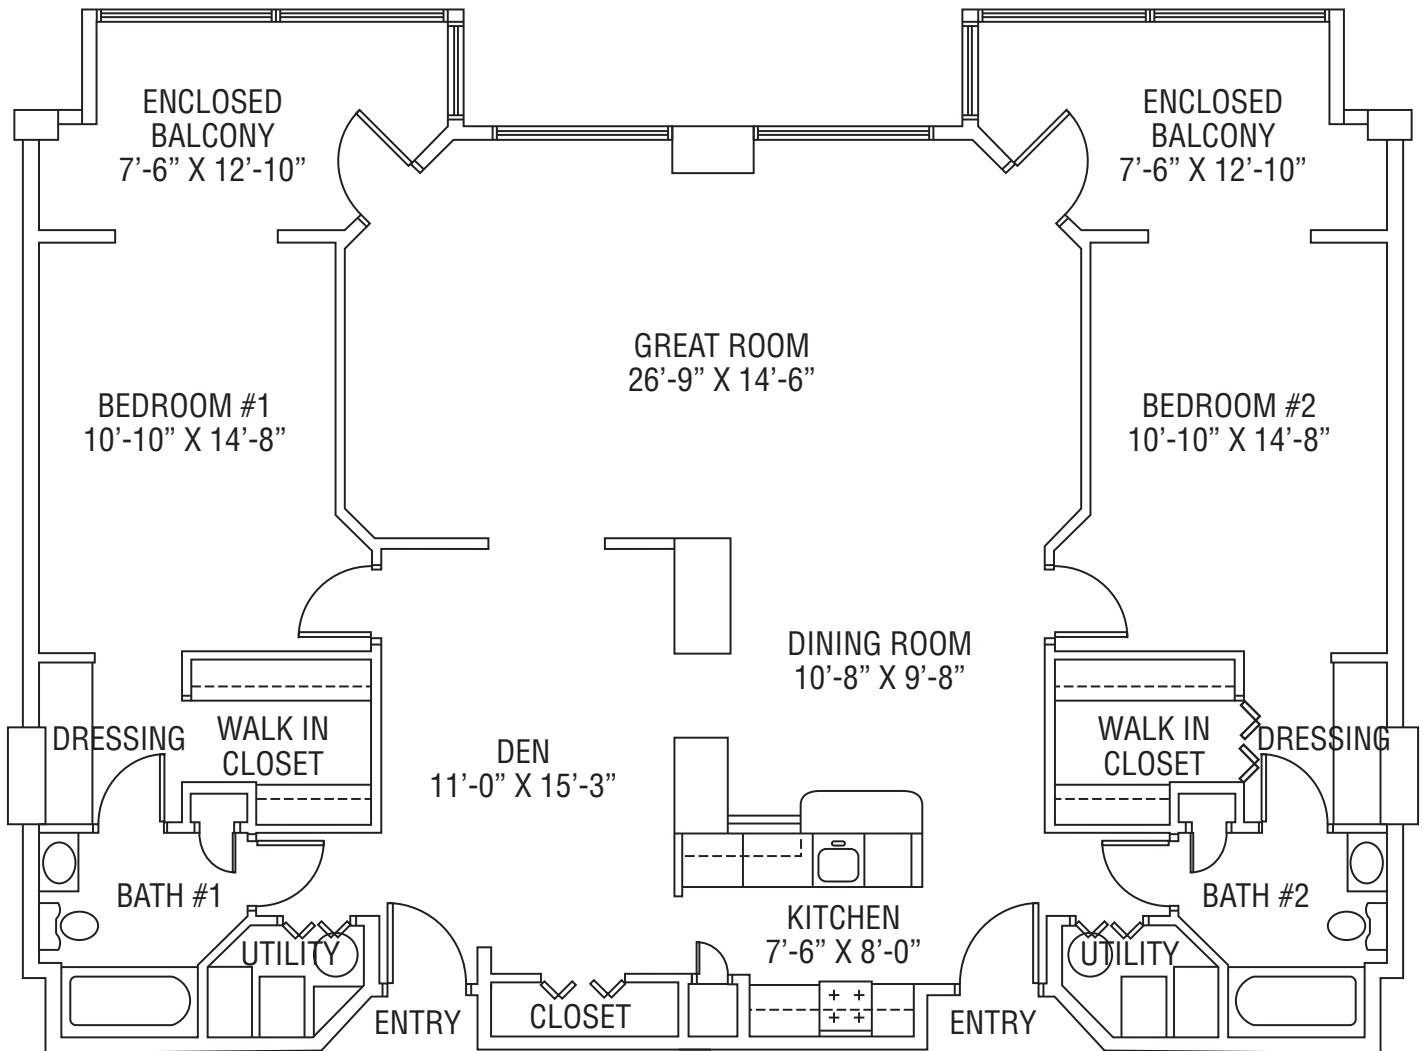

11/2019

Deluxe #2 Apartment

2 BEDROOM / 2 BATH / 1,098 SQ. FT.

APARTMENTS AT THE MAYFLOWER

1620 MAYFLOWER COURT | WINTER PARK, FL 32792 | 407.672.1620 | THEMAYFLOWER.COM

Plans, dimensions, features and specifications are subject to change without notice.

11/2019

Royale Apartment

2 BEDROOM / 2 BATH / 1,384 SQ. FT.

APARTMENTS AT THE MAYFLOWER

1620 MAYFLOWER COURT | WINTER PARK, FL 32792 | 407.672.1620 | THEMAYFLOWER.COM

Plans, dimensions, features and specifications are subject to change without notice.

11/2019

Grande Apartment

2 BEDROOM / 2 BATH / 1,659 SQ. FT.

APARTMENTS AT THE MAYFLOWER

1620 MAYFLOWER COURT | WINTER PARK, FL 32792 | 407.672.1620 | THEMAYFLOWER.COM

Plans, dimensions, features and specifications are subject to change without notice.