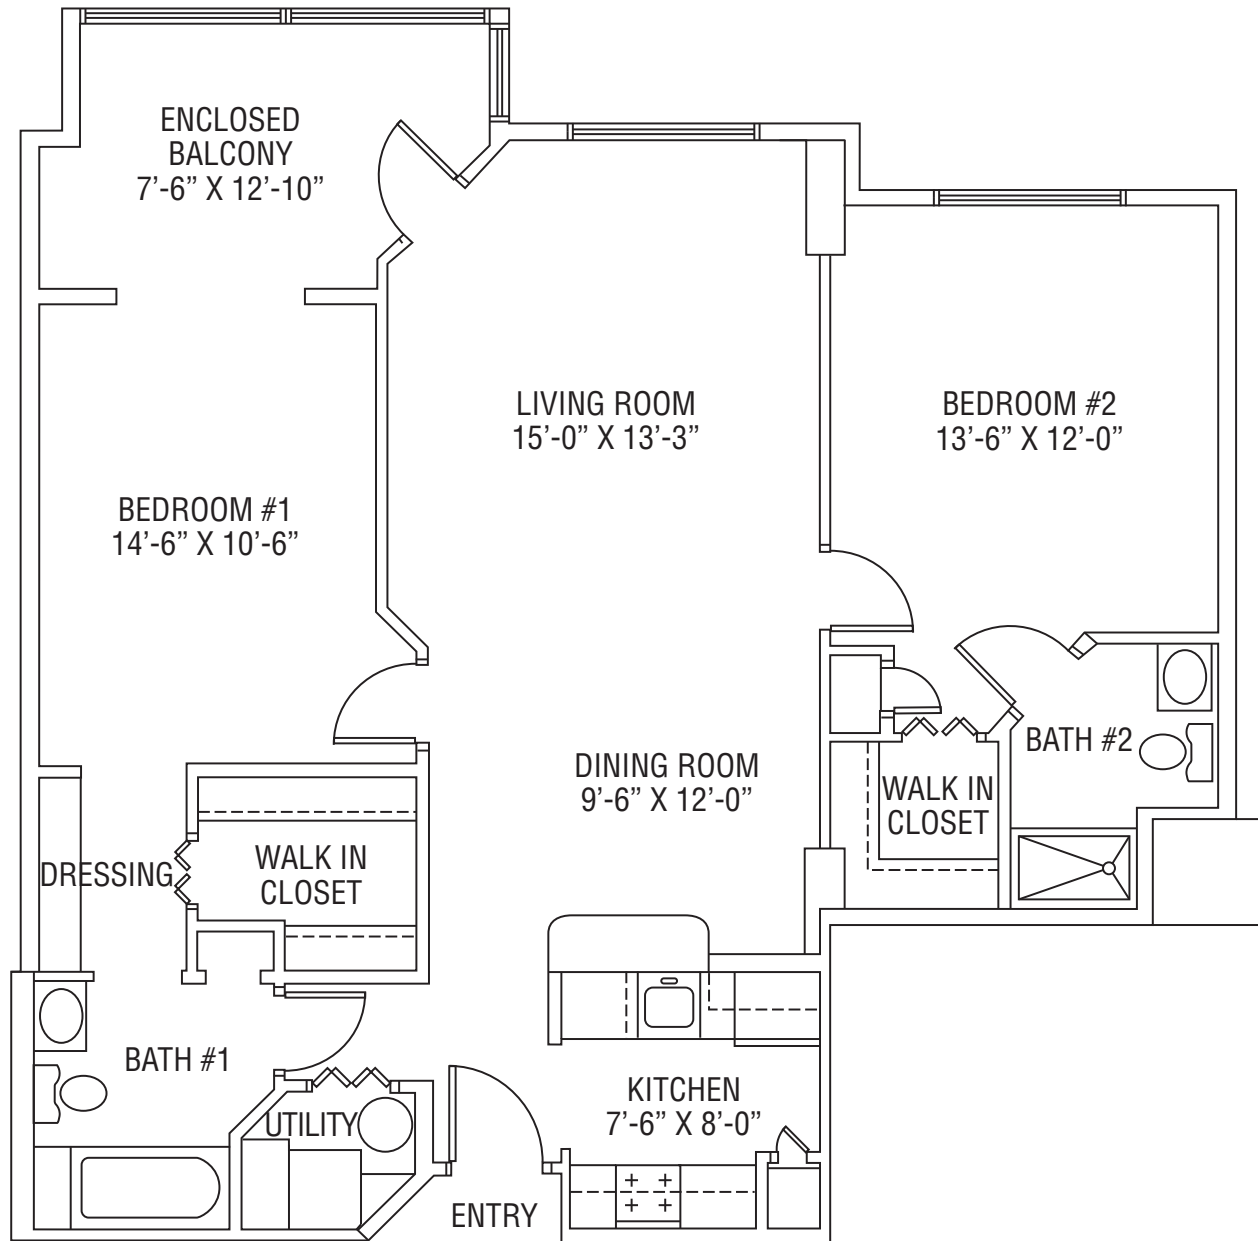

11/2019

Traditional Apartment

1 BEDROOM / 1 BATH / 837 SQ. FT.

APARTMENTS AT THE MAYFLOWER

1620 MAYFLOWER COURT | WINTER PARK, FL 32792 | 407.672.1620 | THEMAYFLOWER.COM

Plans, dimensions, features and specifications are subject to change without notice.

11/2019

Custom Apartment

2 BEDROOM / 2 BATH / 1,075 SQ. FT.

APARTMENTS AT THE MAYFLOWER

1620 MAYFLOWER COURT | WINTER PARK, FL 32792 | 407.672.1620 | THEMAYFLOWER.COM

Plans, dimensions, features and specifications are subject to change without notice.

11/2019

Deluxe #1 Apartment

2 BEDROOM / 2 BATH / 1,083 SQ. FT.

APARTMENTS AT THE MAYFLOWER

1620 MAYFLOWER COURT | WINTER PARK, FL 32792 | 407.672.1620 | THEMAYFLOWER.COM

Plans, dimensions, features and specifications are subject to change without notice.

11/2019

Deluxe #2 Apartment

2 BEDROOM / 2 BATH / 1,098 SQ. FT.

APARTMENTS AT THE MAYFLOWER

1620 MAYFLOWER COURT | WINTER PARK, FL 32792 | 407.672.1620 | THEMAYFLOWER.COM

Plans, dimensions, features and specifications are subject to change without notice.