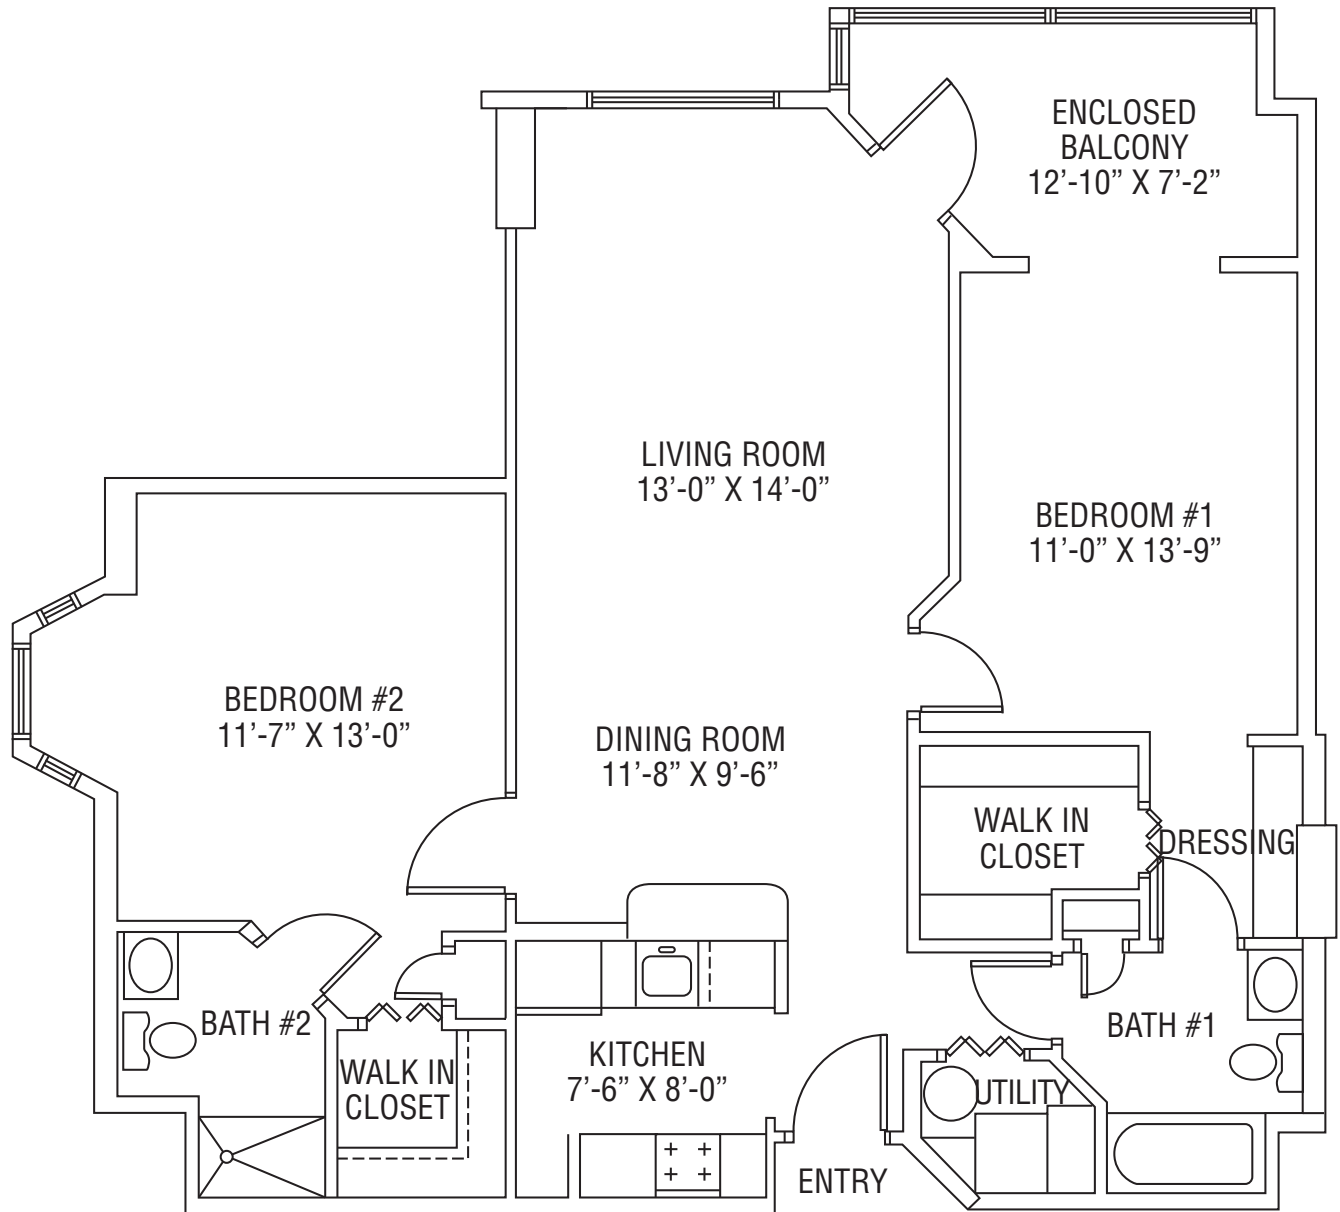

11/2019

Traditional Apartment

1 BEDROOM / 1 BATH / 837 SQ. FT.

APARTMENTS AT THE MAYFLOWER

1620 MAYFLOWER COURT | WINTER PARK, FL 32792 | 407.672.1620 | THEMAYFLOWER.COM

Plans, dimensions, features and specifications are subject to change without notice.

11/2019

Custom Apartment

2 BEDROOM / 2 BATH / 1,075 SQ. FT.

APARTMENTS AT THE MAYFLOWER

1620 MAYFLOWER COURT | WINTER PARK, FL 32792 | 407.672.1620 | THEMAYFLOWER.COM

Plans, dimensions, features and specifications are subject to change without notice.

11/2019

Deluxe #1 Apartment

2 BEDROOM / 2 BATH / 1,083 SQ. FT.

APARTMENTS AT THE MAYFLOWER

1620 MAYFLOWER COURT | WINTER PARK, FL 32792 | 407.672.1620 | THEMAYFLOWER.COM

Plans, dimensions, features and specifications are subject to change without notice.

11/2019

Deluxe #2 Apartment

2 BEDROOM / 2 BATH / 1,098 SQ. FT.

APARTMENTS AT THE MAYFLOWER

1620 MAYFLOWER COURT | WINTER PARK, FL 32792 | 407.672.1620 | THEMAYFLOWER.COM

Plans, dimensions, features and specifications are subject to change without notice.