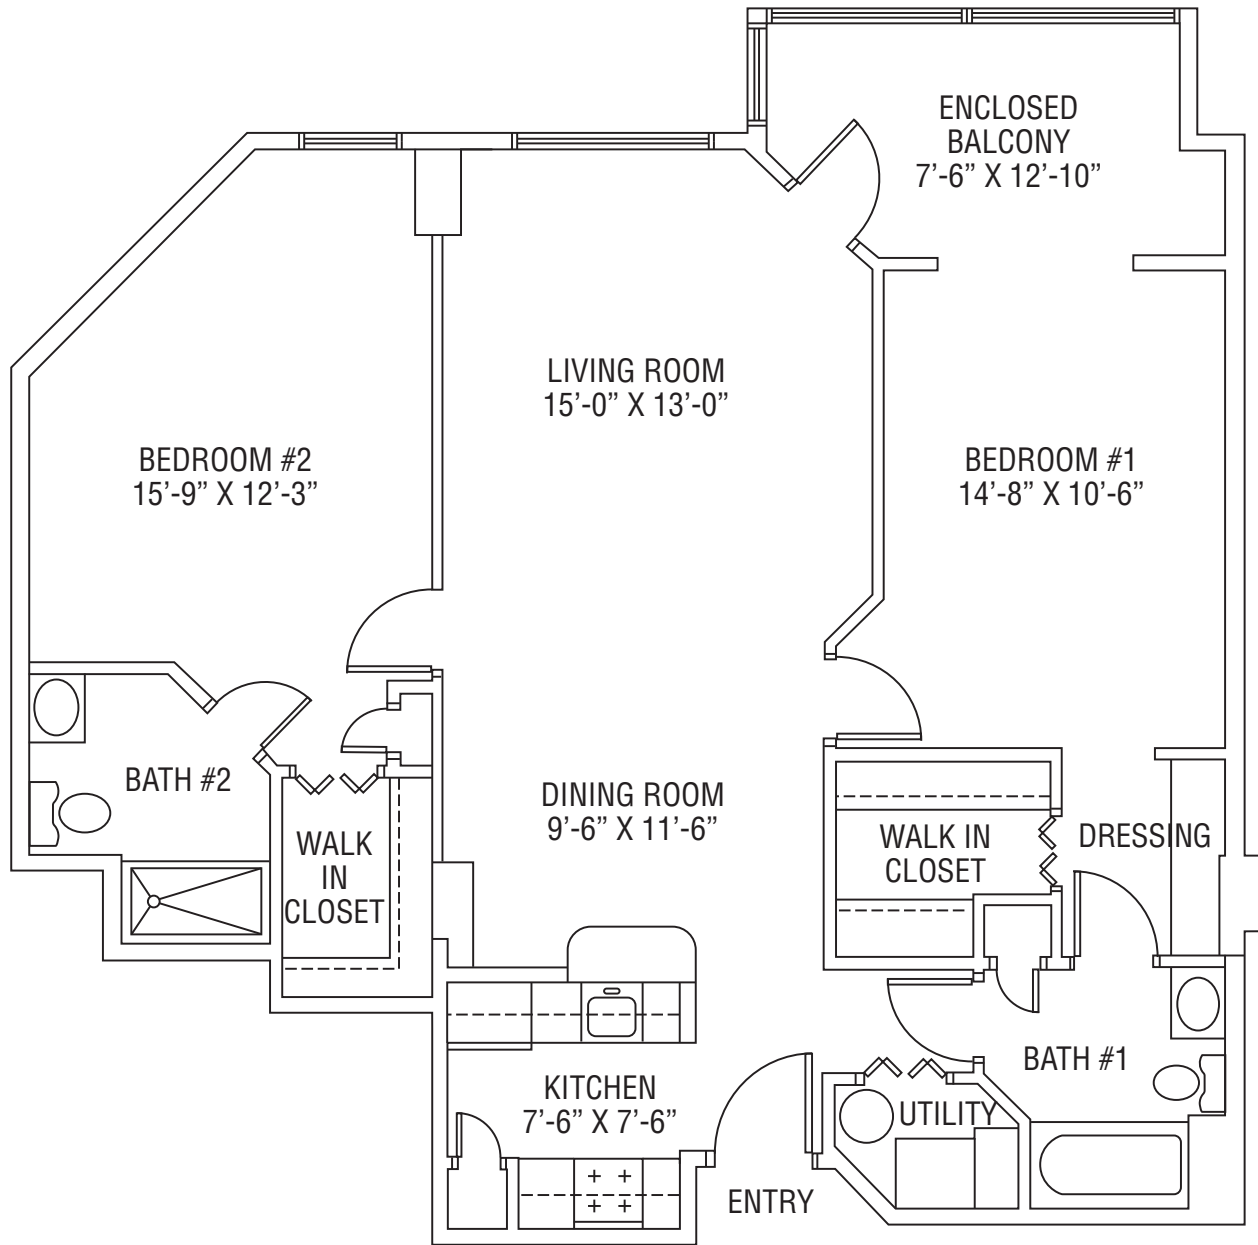

Classic Apartment

1 BEDROOM / 1 BATH / 541 SQ. FT.

APARTMENTS AT THE MAYFLOWER

1620 MAYFLOWER COURT | WINTER PARK, FL 32792 | 407.672.1620 | THEMAYFLOWER.COM

Plans, dimensions, features and specifications are subject to change without notice.

11/2019

Traditional Apartment

1 BEDROOM / 1 BATH / 837 SQ. FT.

APARTMENTS AT THE MAYFLOWER

1620 MAYFLOWER COURT | WINTER PARK, FL 32792 | 407.672.1620 | THEMAYFLOWER.COM

Plans, dimensions, features and specifications are subject to change without notice.

11/2019

Custom Apartment

2 BEDROOM / 2 BATH / 1,075 SQ. FT.

APARTMENTS AT THE MAYFLOWER

1620 MAYFLOWER COURT | WINTER PARK, FL 32792 | 407.672.1620 | THEMAYFLOWER.COM

Plans, dimensions, features and specifications are subject to change without notice.

11/2019

Deluxe #1 Apartment

2 BEDROOM / 2 BATH / 1,083 SQ. FT.

APARTMENTS AT THE MAYFLOWER

1620 MAYFLOWER COURT | WINTER PARK, FL 32792 | 407.672.1620 | THEMAYFLOWER.COM

Plans, dimensions, features and specifications are subject to change without notice.