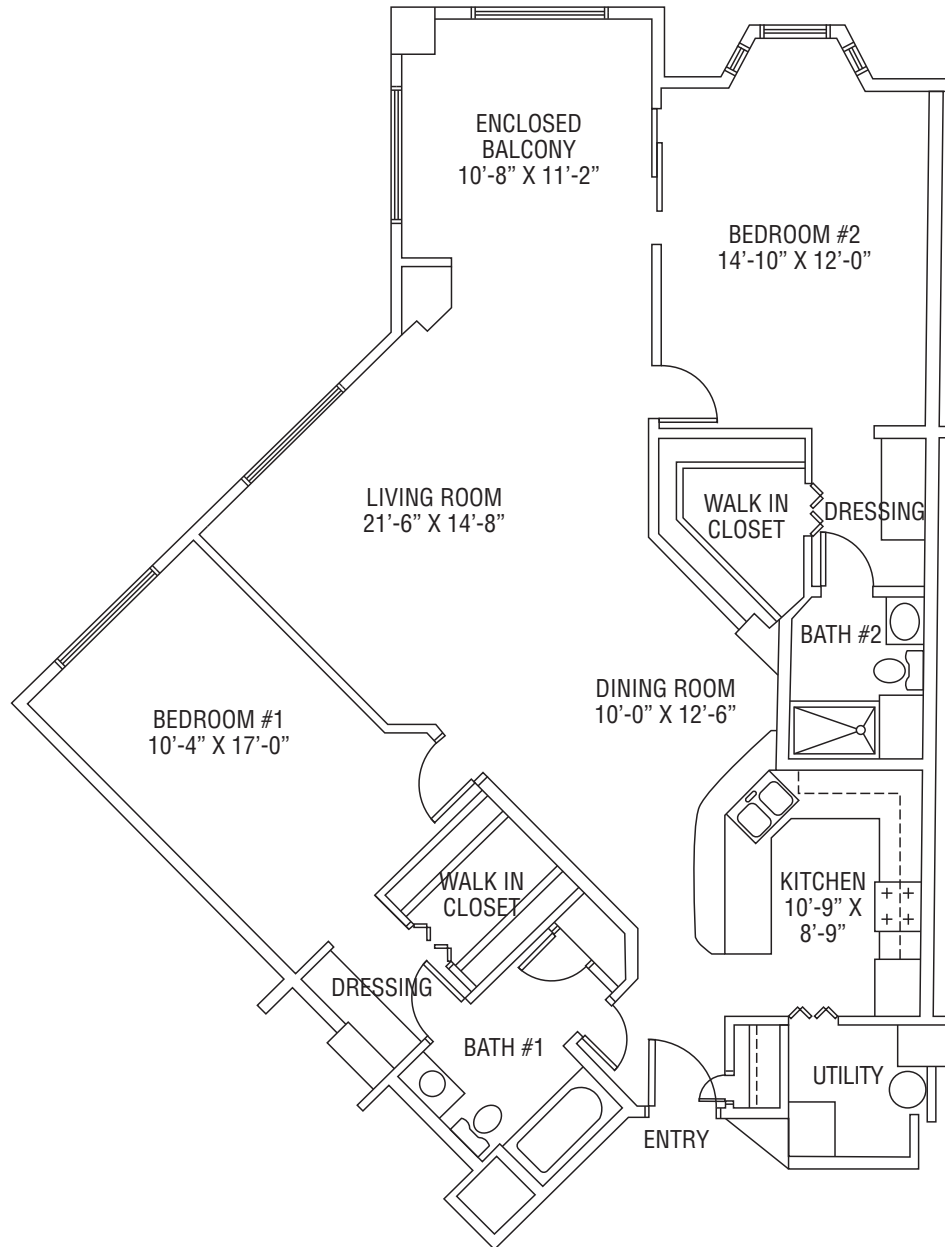

11/2019

Custom Apartment

2 BEDROOM / 2 BATH / 1,075 SQ. FT.

APARTMENTS AT THE MAYFLOWER

1620 MAYFLOWER COURT | WINTER PARK, FL 32792 | 407.672.1620 | THEMAYFLOWER.COM

Plans, dimensions, features and specifications are subject to change without notice.

11/2019

Deluxe #1 Apartment

2 BEDROOM / 2 BATH / 1,083 SQ. FT.

APARTMENTS AT THE MAYFLOWER

1620 MAYFLOWER COURT | WINTER PARK, FL 32792 | 407.672.1620 | THEMAYFLOWER.COM

Plans, dimensions, features and specifications are subject to change without notice.

11/2019

Deluxe #2 Apartment

2 BEDROOM / 2 BATH / 1,098 SQ. FT.

APARTMENTS AT THE MAYFLOWER

1620 MAYFLOWER COURT | WINTER PARK, FL 32792 | 407.672.1620 | THEMAYFLOWER.COM

Plans, dimensions, features and specifications are subject to change without notice.

11/2019

Royale Apartment

2 BEDROOM / 2 BATH / 1,384 SQ. FT.

APARTMENTS AT THE MAYFLOWER

1620 MAYFLOWER COURT | WINTER PARK, FL 32792 | 407.672.1620 | THEMAYFLOWER.COM

Plans, dimensions, features and specifications are subject to change without notice.