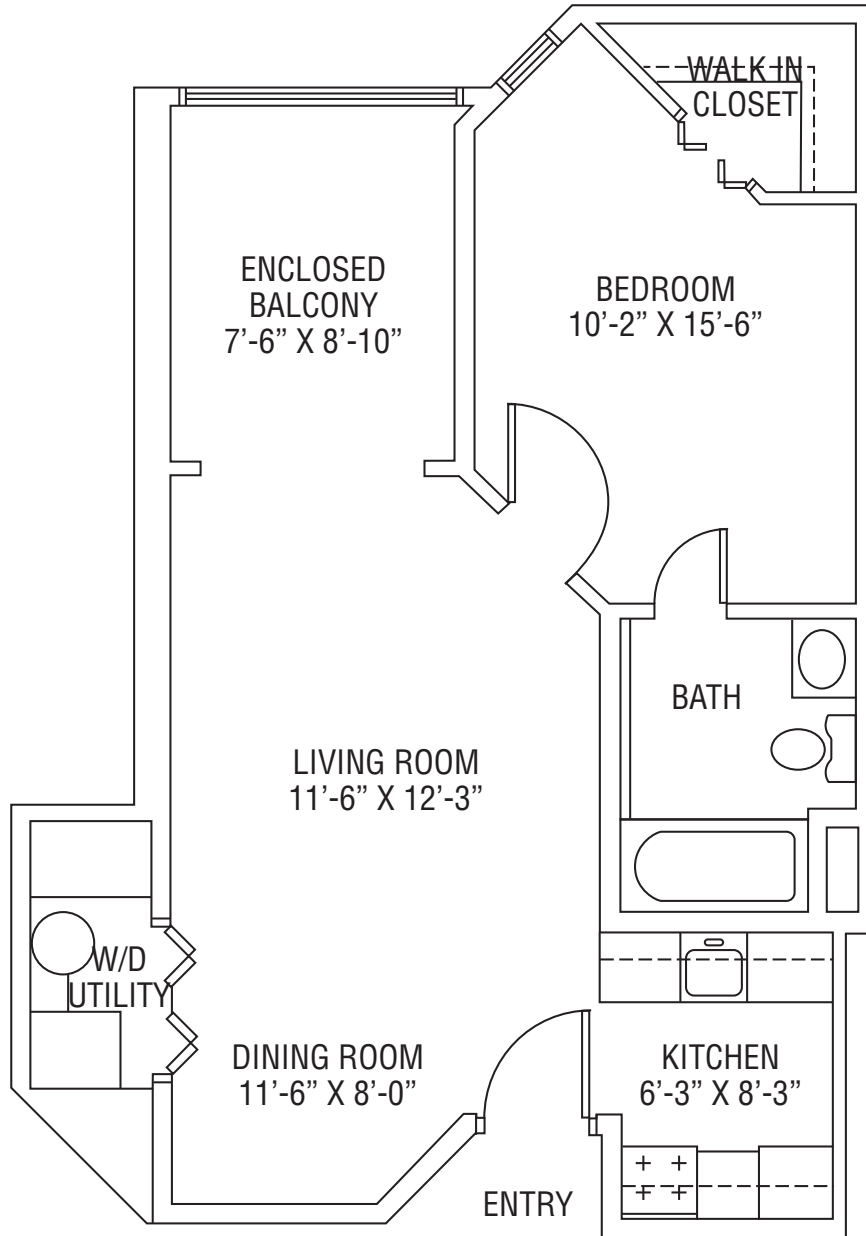

Classic Apartment

1 BEDROOM / 1 BATH / 541 SQ. FT.

APARTMENTS AT THE MAYFLOWER

1620 MAYFLOWER COURT | WINTER PARK, FL 32792 | 407.672.1620 | THEMAYFLOWER.COM

Plans, dimensions, features and specifications are subject to change without notice.

11/2019

Traditional Apartment

1 BEDROOM / 1 BATH / 837 SQ. FT.

APARTMENTS AT THE MAYFLOWER

1620 MAYFLOWER COURT | WINTER PARK, FL 32792 | 407.672.1620 | THEMAYFLOWER.COM

Plans, dimensions, features and specifications are subject to change without notice.

11/2019

Custom Apartment

2 BEDROOM / 2 BATH / 1,075 SQ. FT.

APARTMENTS AT THE MAYFLOWER

1620 MAYFLOWER COURT | WINTER PARK, FL 32792 | 407.672.1620 | THEMAYFLOWER.COM

Plans, dimensions, features and specifications are subject to change without notice.

11/2019

Deluxe #1 Apartment

2 BEDROOM / 2 BATH / 1,083 SQ. FT.

APARTMENTS AT THE MAYFLOWER

1620 MAYFLOWER COURT | WINTER PARK, FL 32792 | 407.672.1620 | THEMAYFLOWER.COM

Plans, dimensions, features and specifications are subject to change without notice.